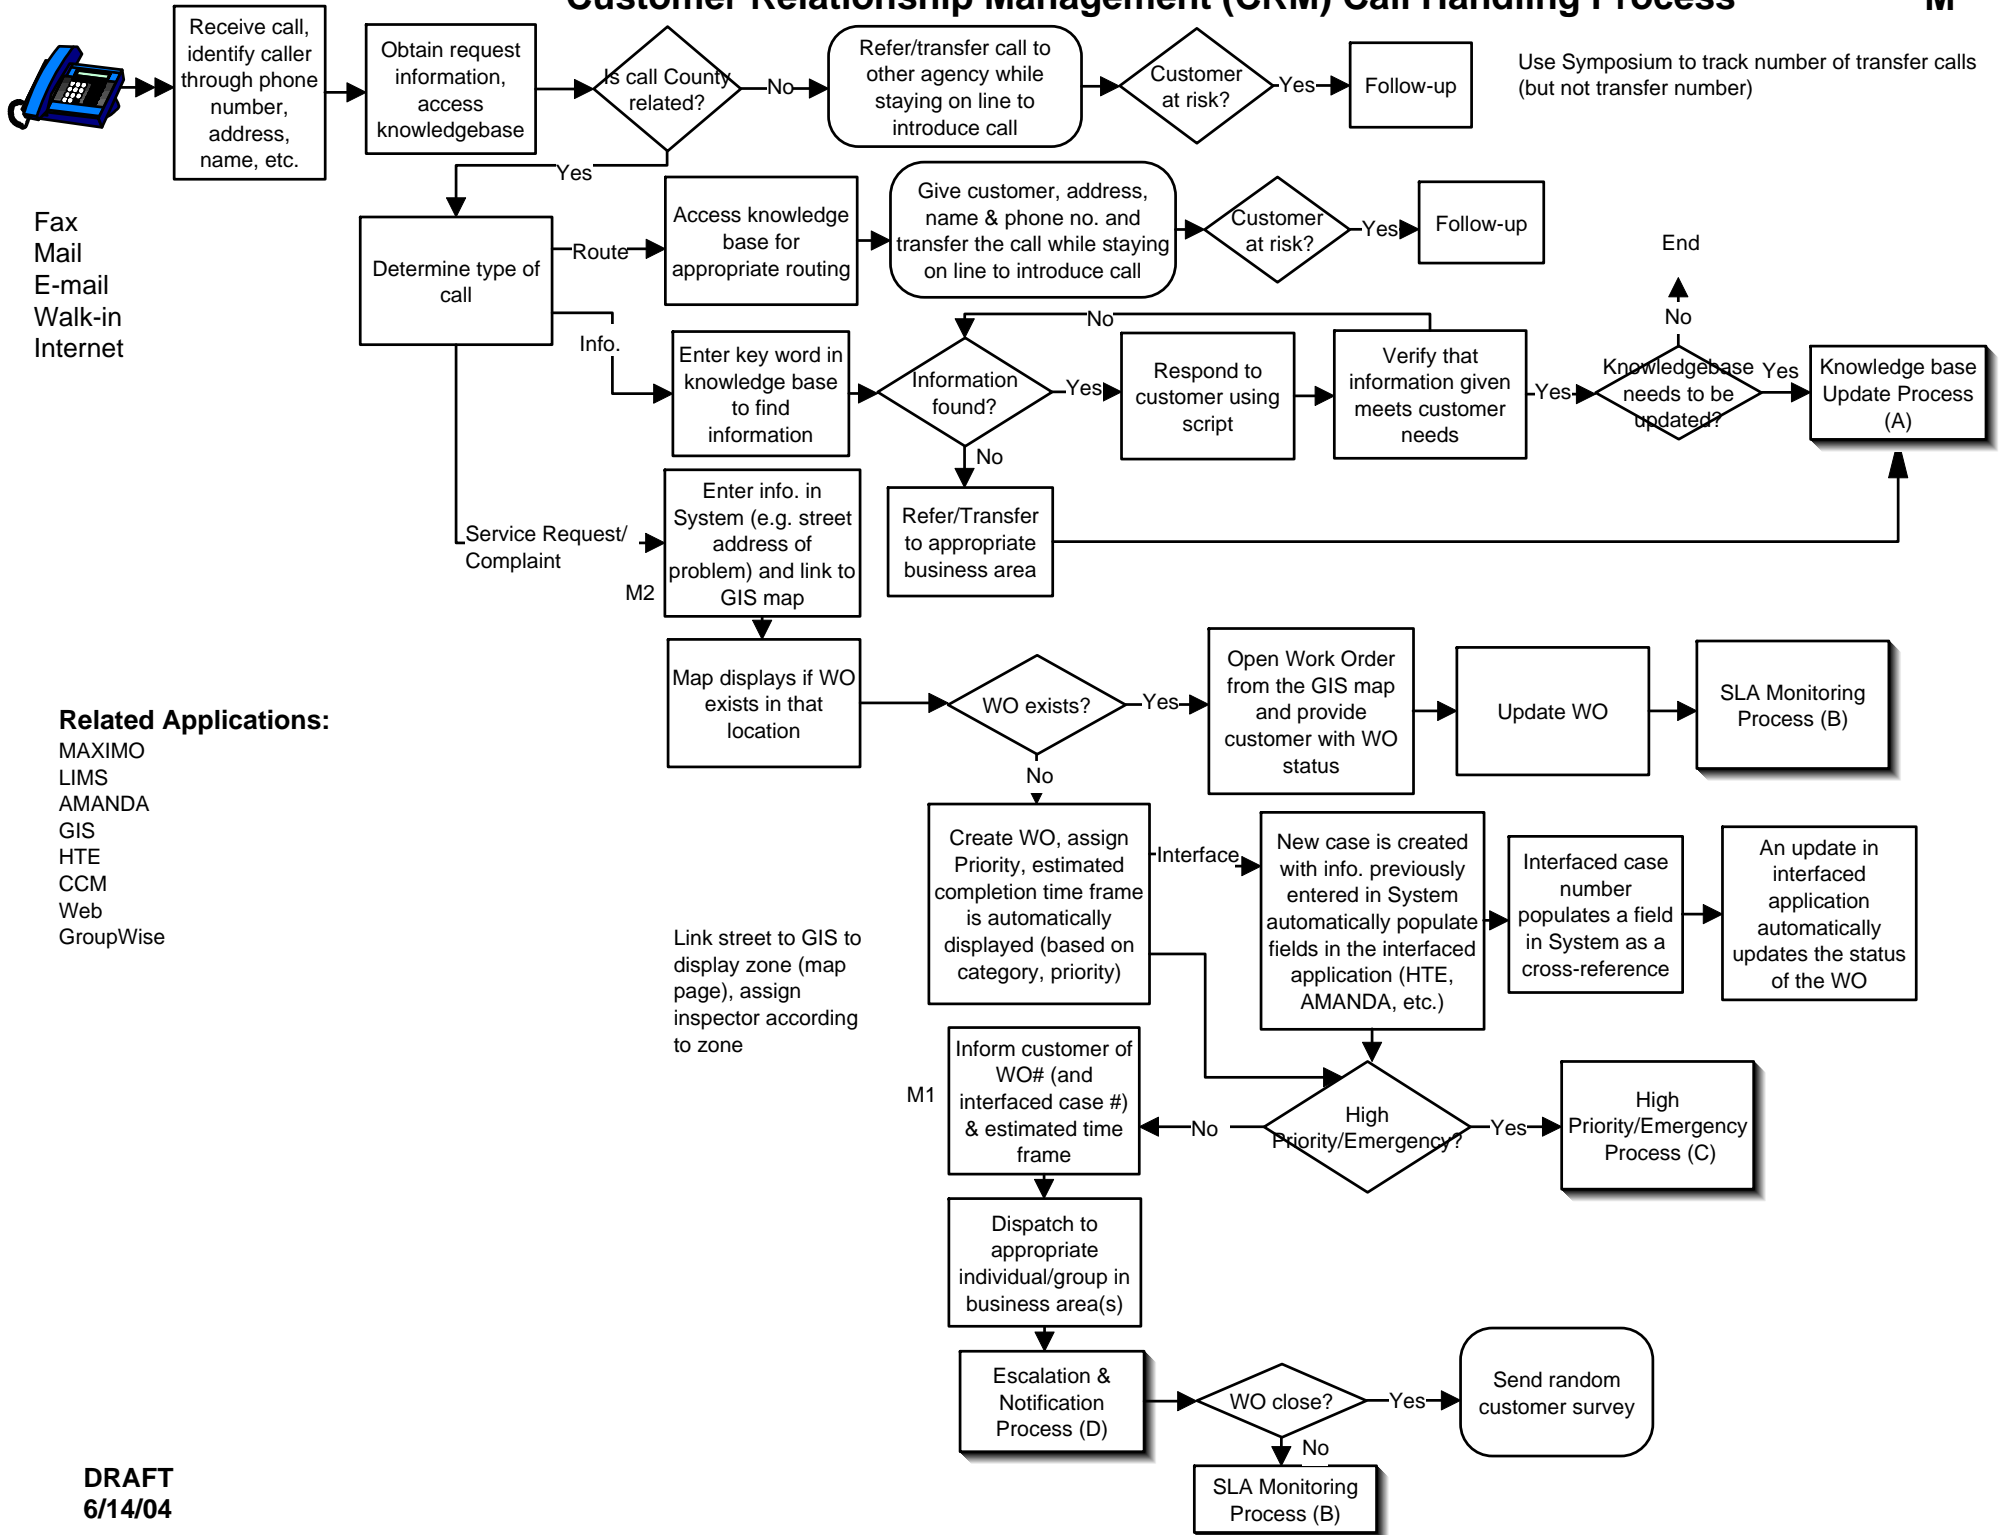

# Customer Relationship Management (CRM) Call Handling Process

Fax  
Mail  
E-mail  
Walk-in  
Internet

**Related Applications:**  
MAXIMO  
LIMS  
AMANDA  
GIS  
HTE  
CCM  
Web  
GroupWise

Link street to GIS to display zone (map page), assign inspector according to zone

M1

M2