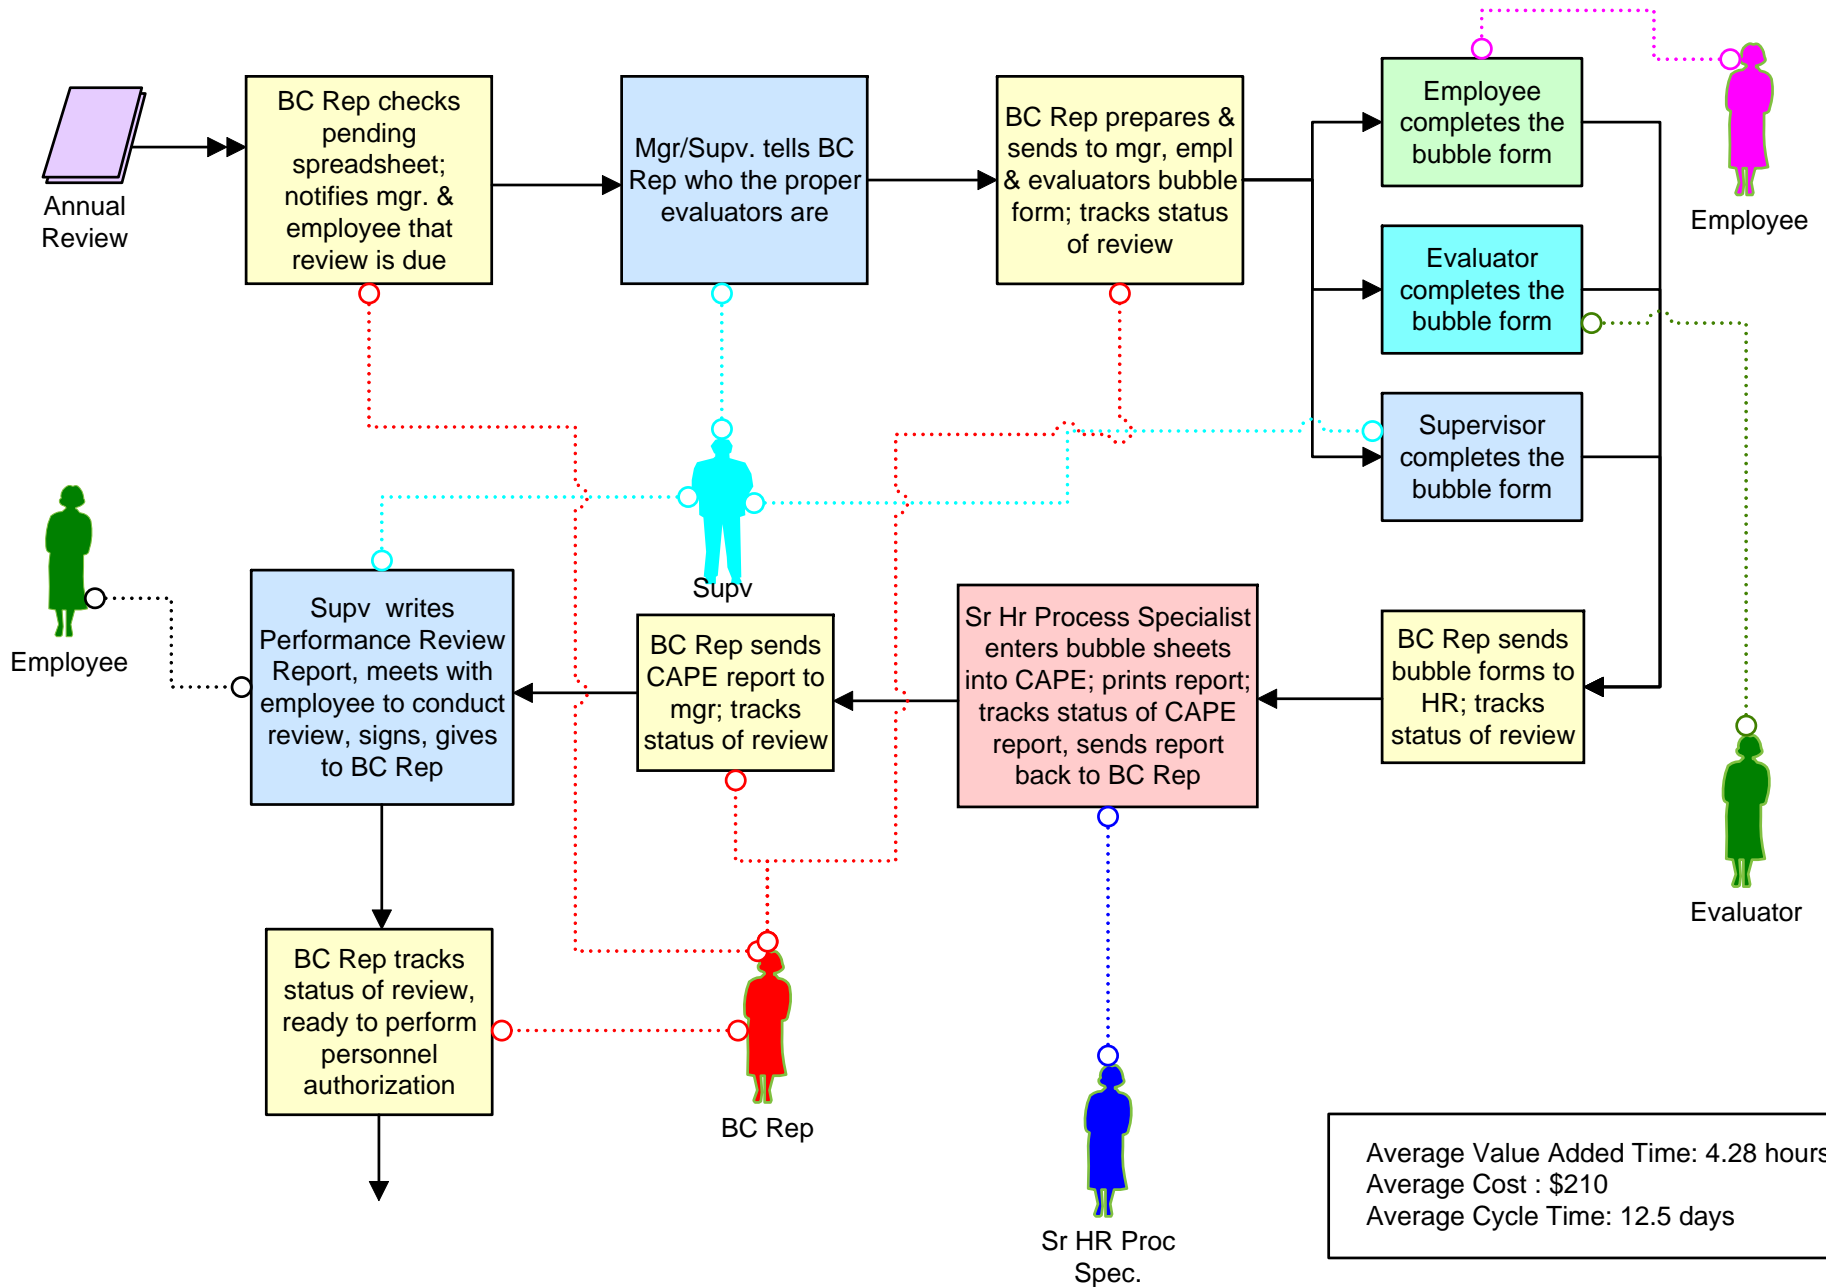

Performance Review Process (CAPE) (As Is)

Average Value Added Time: 4.28 hours
 Average Cost : \$210
 Average Cycle Time: 12.5 days

Spec.

12/13/02

9/12/2006