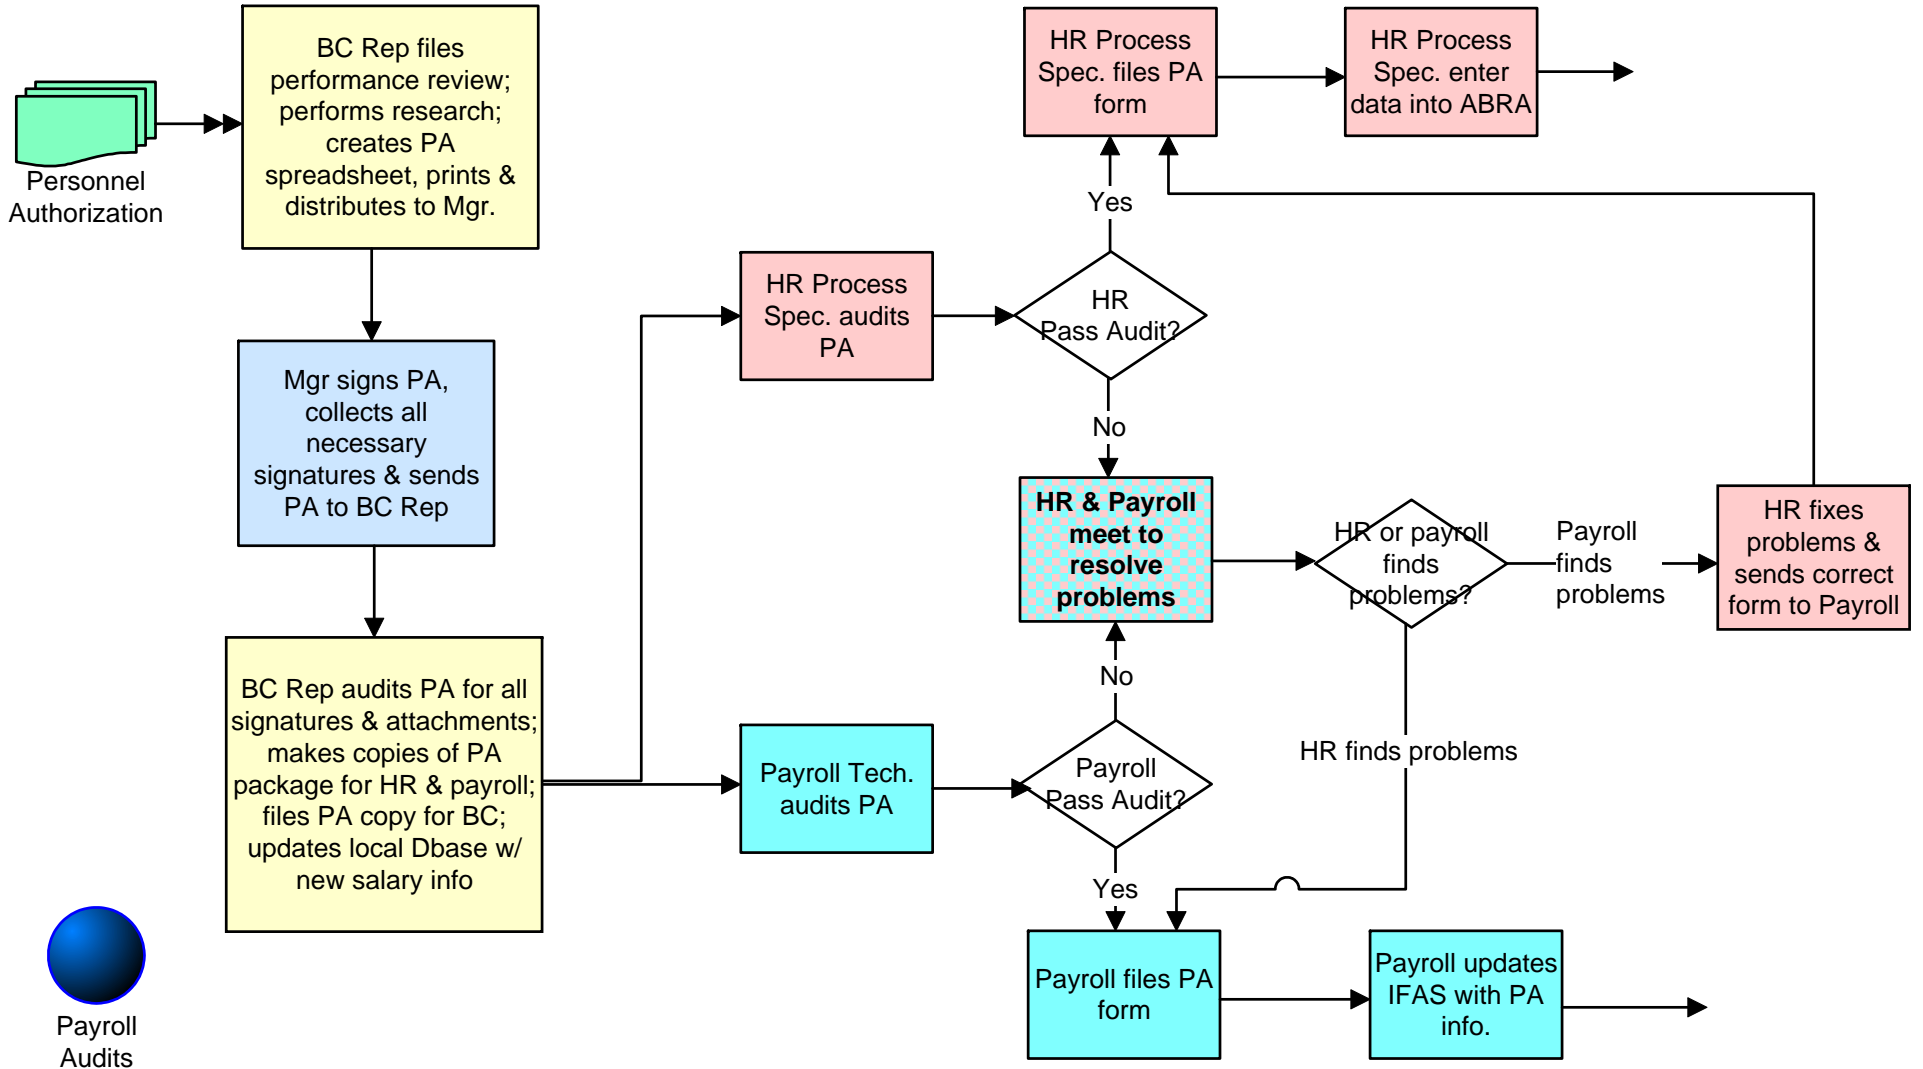

Personnel Authorization Process (As Is)

(Merit Increase)

Average Value Added Time: 1.8 hours
 Average Cost : \$69.58
 Average Cycle Time: 5.6 days